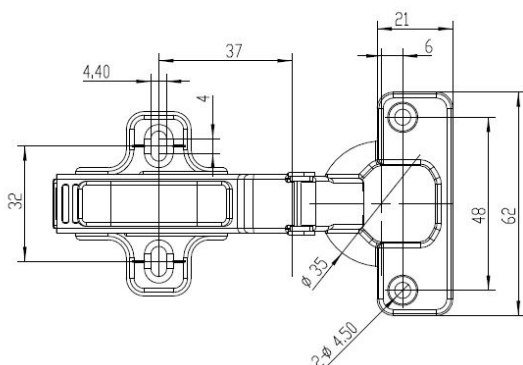

PRODUCT SHEET

Description:

Maxi Hinge "B", Clip-On, 100DG, NPL, $\varnothing$ 35mm, H=0, W/Plate F/ Wood Screws, Cup: cc:48mm, Half-Overlay, W/SISO Name Plate,, Can Be Used Together With 15.03.732-5

Item number:

15.03.736-0

Units	Box	Carton	HS Code	Barcode
Pcs.	1	100	8302100090	
				5704866053228

SISO A/S

Mileparken 11
DK-2740 Skovlunde
Denmark
VAT: DK 24786013

Phone +45 45 830 900

www.siso.dk
siso@siso.dk

Danske Bank
Nytorv Branch
Copenhagen
SWIFT: DABADKKK

Account no.
4180 3112 112936
IBAN Account
DK7230003112112936