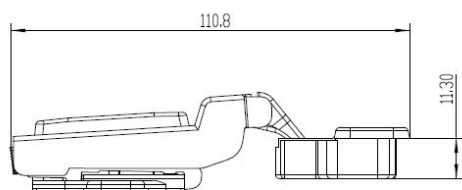

PRODUCT SHEET

Description:

Maxi Hinge "B", Clip-On, 100DG, NPL, $\varnothing$ 35mm, H=0, W/Plate F/ Wood Screws, Cup: cc:48mm, Half-Overlay, W/SISO Name Plate,, Can Be Used Together With 15.03.732-5

Item number:

15.03.736-0

Units	Box	Carton	HS Code	Barcode
Pcs.	1	100	8302100090	
				5704866053228

SISO A/S

Mileparken 11
DK-2740 Skovlunde
Denmark
VAT: DK 24786013

Phone +45 45 830 900

www.siso.dk
siso@siso.dk

Danske Bank
Nytorv Branch
Copenhagen
SWIFT: DABADKKK

Account no.
4180 3112 112936
IBAN Account
DK7230003112112936