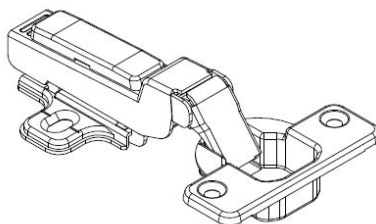

PRODUCT SHEET

Description:

Maxi Hinge "B", Clip-On, 100DG, NPL, $\varnothing$ 35mm, H=0, W/Plate F/ Wood Screws, Cup: cc:48mm, Half-Overlay, W/SISO Name Plate,, Can Be Used Together With 15.03.732-5

Item number:

15.03.736-0

Units	Box	Carton	HS Code	Barcode
Pcs.	1	100	8302100090	
				5704866053228

SISO A/S

Mileparken 11
DK-2740 Skovlunde
Denmark
VAT: DK 24786013

Phone +45 45 830 900

www.siso.dk
siso@siso.dk

Danske Bank
Nytorv Branch
Copenhagen
SWIFT: DABADKKK

Account no.
4180 3112 112936
IBAN Account
DK7230003112112936